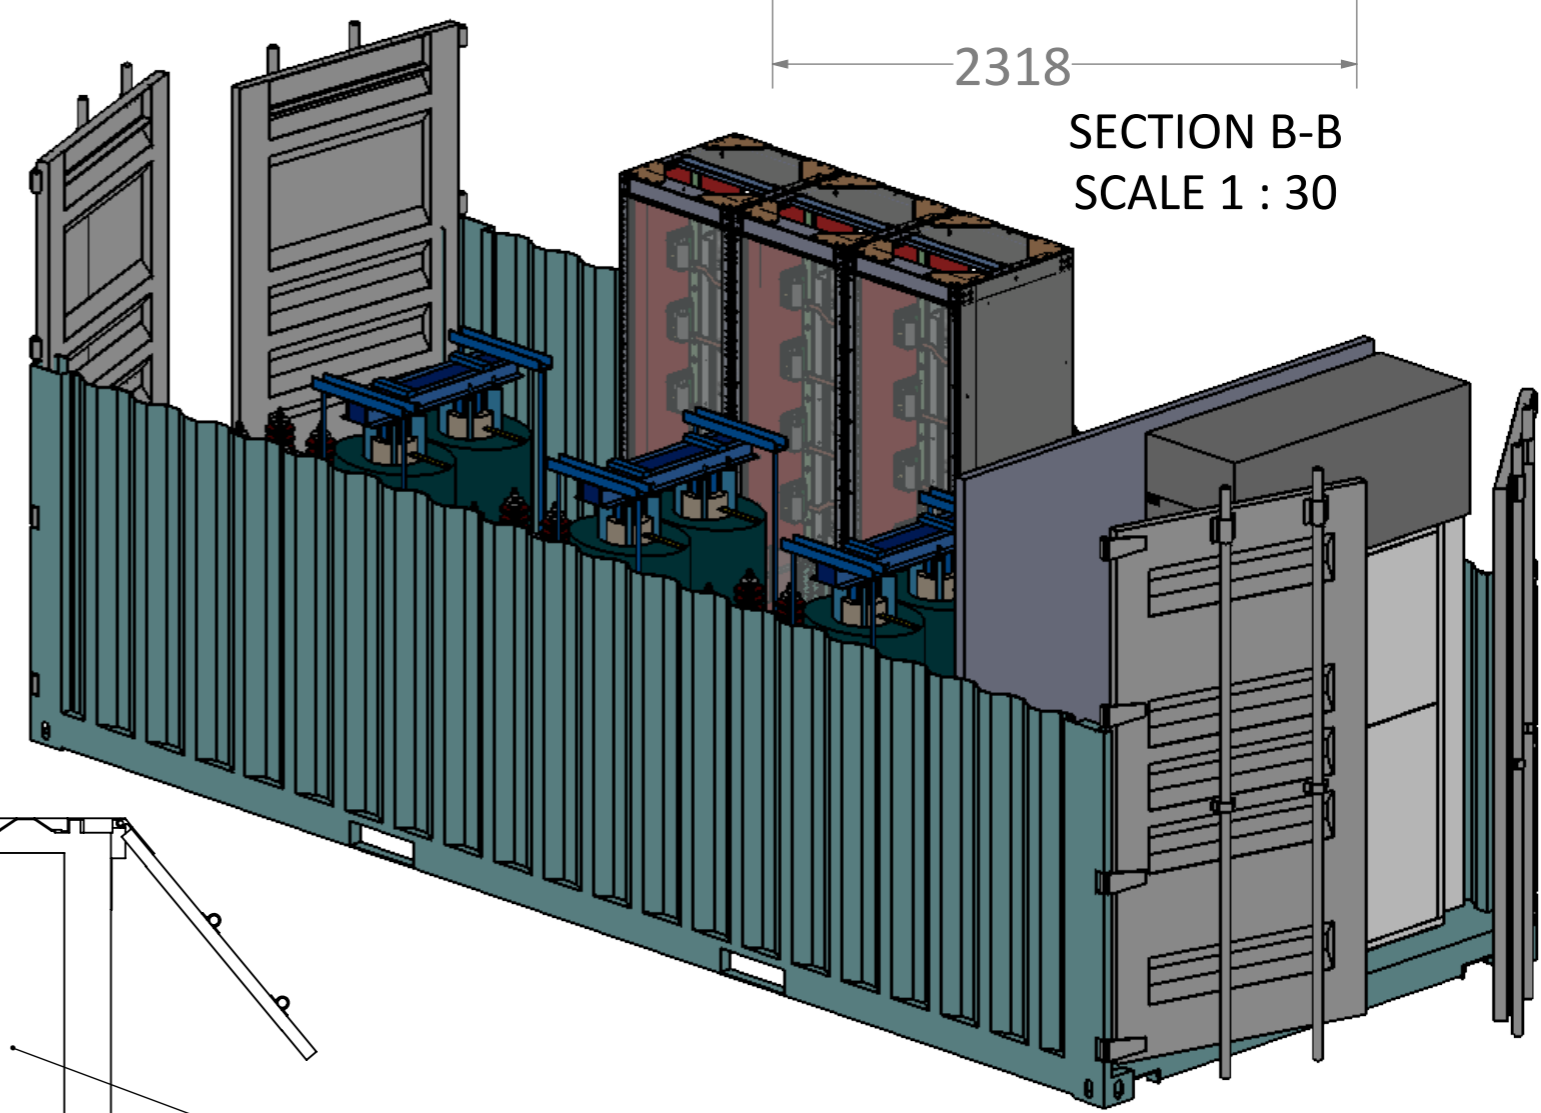

SECTION A-A
SCALE 1 : 30

Inductor
Capacitors

Valve
Inductor
Capacitors

2318

SECTION B-B
SCALE 1 : 30

CB cabinet
(ABB or other)

Capacitors
Valves
Inductors

50

586

200

TITLE: 3M 14%		Tel: +972-4-6272470 Fax: +972-4-6272465
DESCRIPTION:		
DES: Amram G.	UNLESS OTHERWISE SPECIFIED LINEAR TOLERANCES: ±1	
DRW: Amram G.	DIMENSIONS ARE IN MM	
CHK: Shevach G.	DWG NO:	SHEET: 1/1
		REV: 0