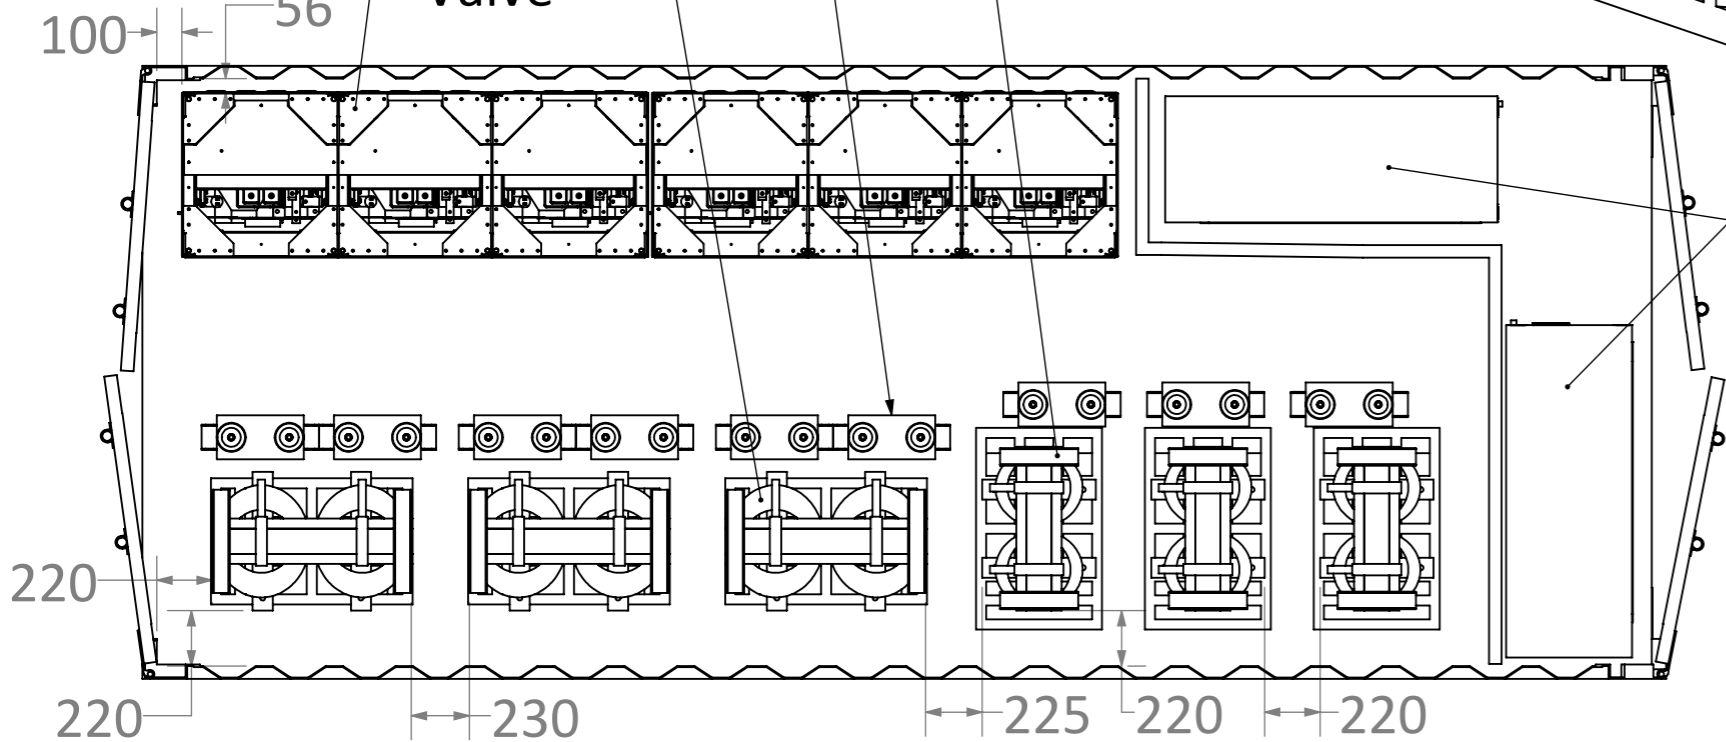

Inductor
13.8 kV 14% 75A

Capcitor

Inductor
13.8 kV 14% 38A

Valve

CB cabinet
(ABB or other)