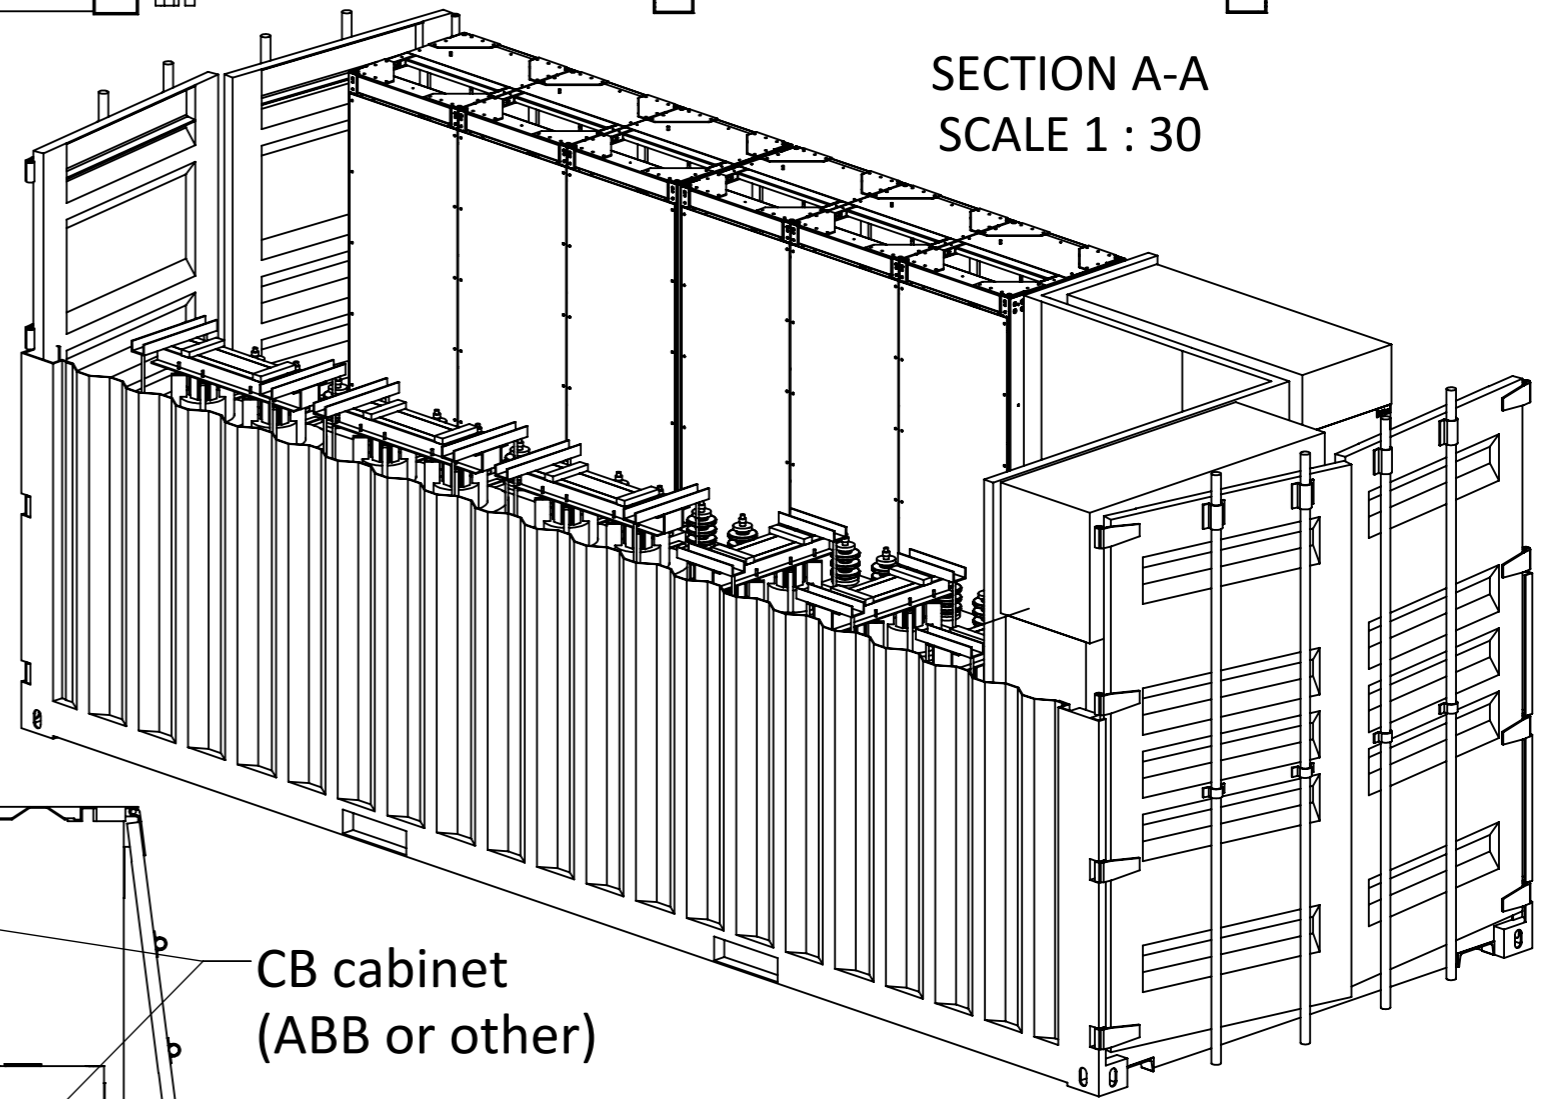

Valve

Capcitor

Inductor

SECTION A-A
SCALE 1 : 30

Inductor
13.8 kV 14% 75A

Capcitor

Inductor
13.8 kV 14% 38A

Valve